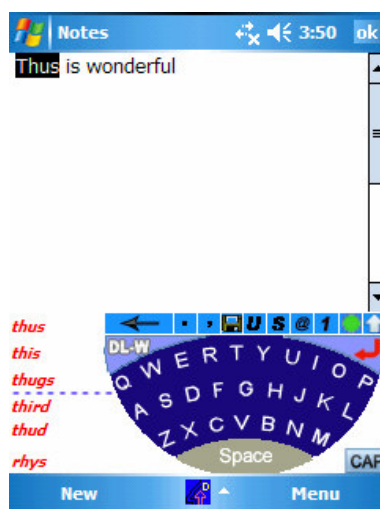

Slidelt, is an intuitive method to input text on touch screen enabled devices. Instead of tapping each letter, with Slidelt users simply point to first letter of a word and slide the stylus to the subsequent letters. Spacing is achieved by just lifting the stylus.

Speeds of more than 50 words per minute are easily achievable. Consumers love the feel of writing quickly and accurately.

Slidelt is the first technology to combine three features:

sliding

prediction

graffiti.