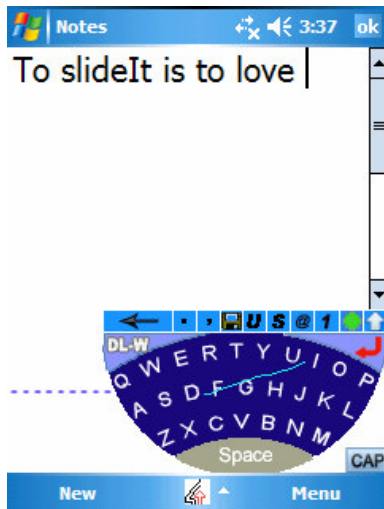

Slidelt, is an intuitive method to input text on touch screen enabled devices. Instead of tapping each letter, with Slidelt users simply point to first letter of a word and slide the stylus to the subsequent letters. Spacing is achieved by just lifting the stylus.

Speeds of more than 50 words per minute are easily achievable. Consumers love the feel of writing quickly and accurately.

Slidelt is the first technology to combine three features:

sliding

prediction

graffiti.